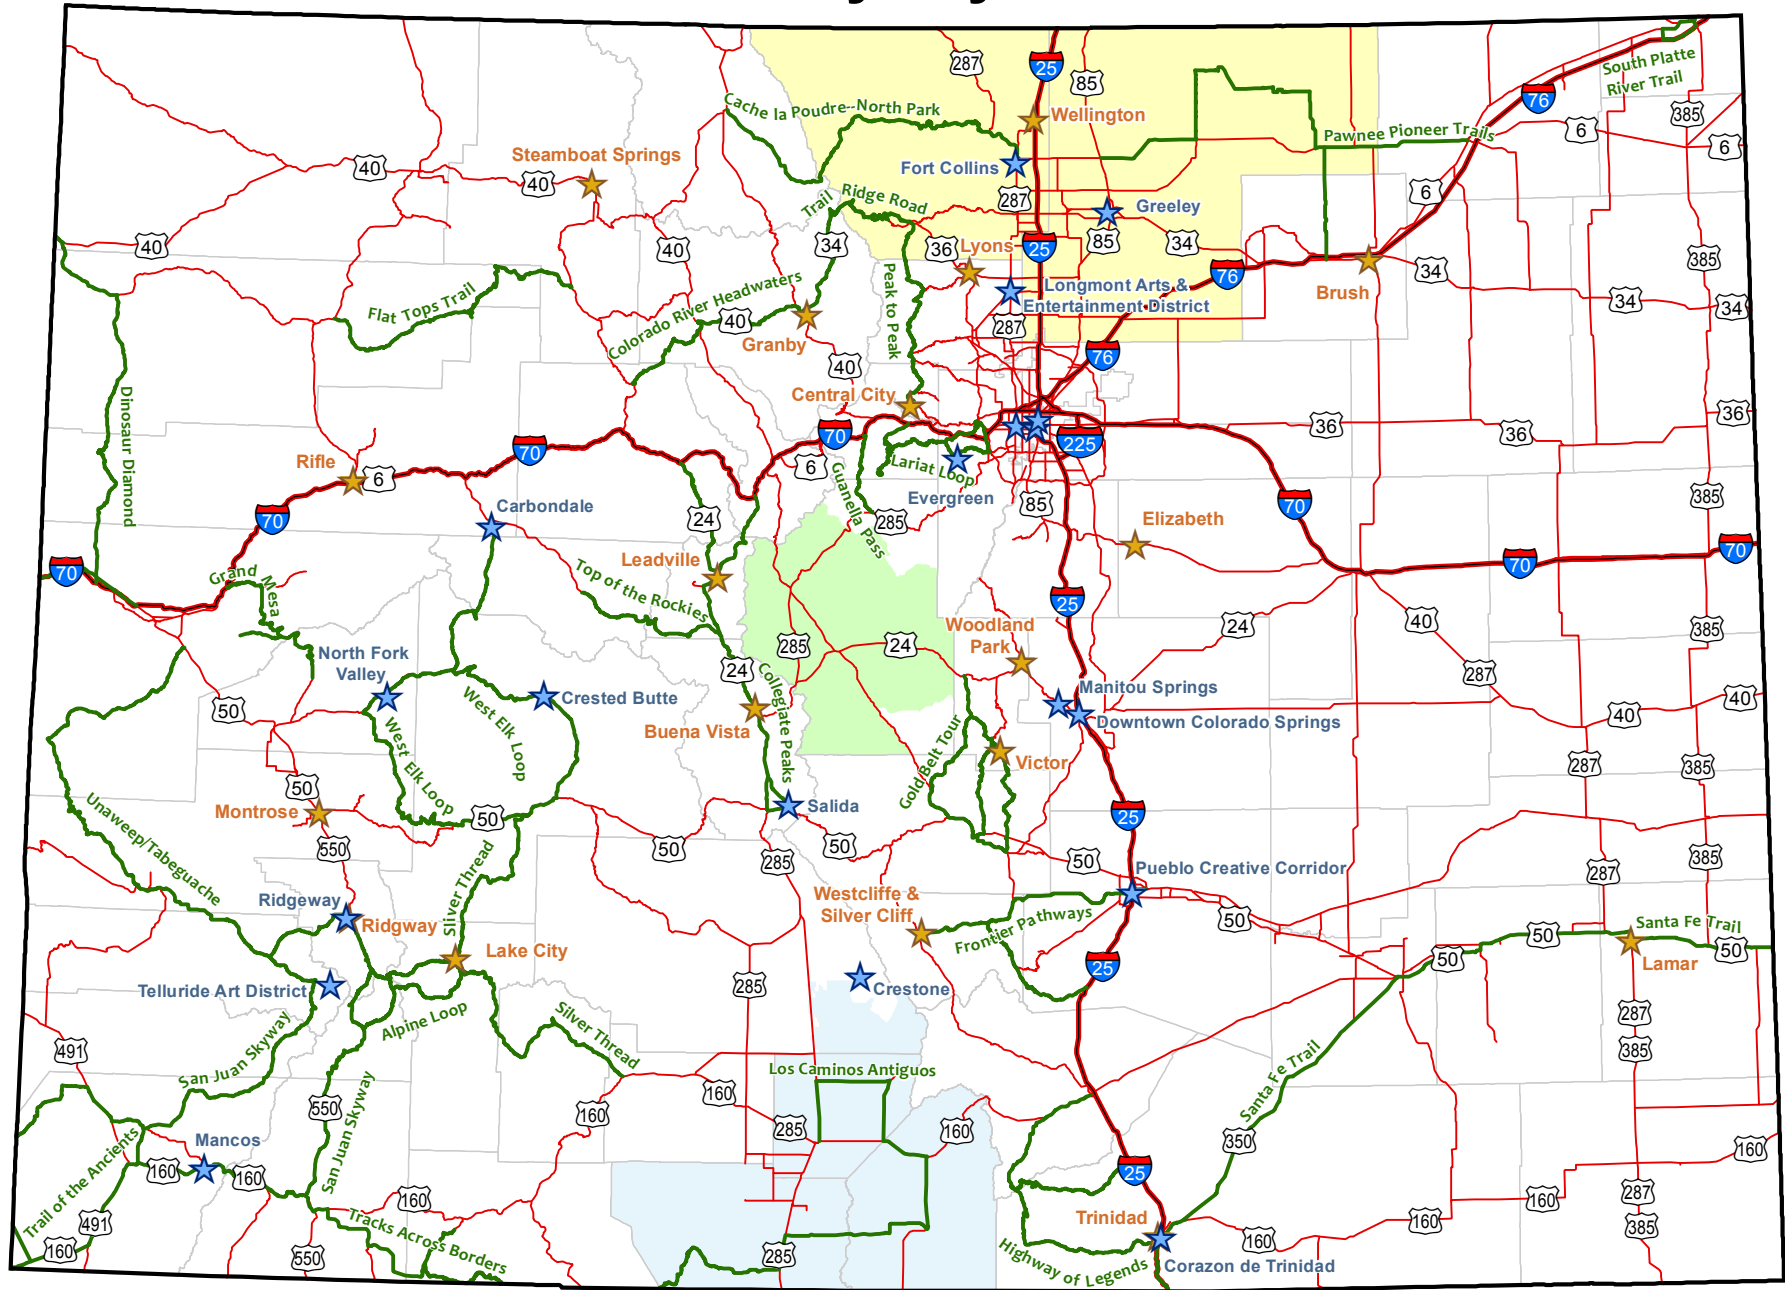

Colorado Byways Partners

1" = 40 Miles

Data Source: CDOT 2014
 Published: December 2015
www.codot.gov

 Creative Districts	 Main Street Programs	 Colorado Scenic Byways	 South Park NHA
		 Sangre de Cristo NHA	 Cache la Poudre River NHA